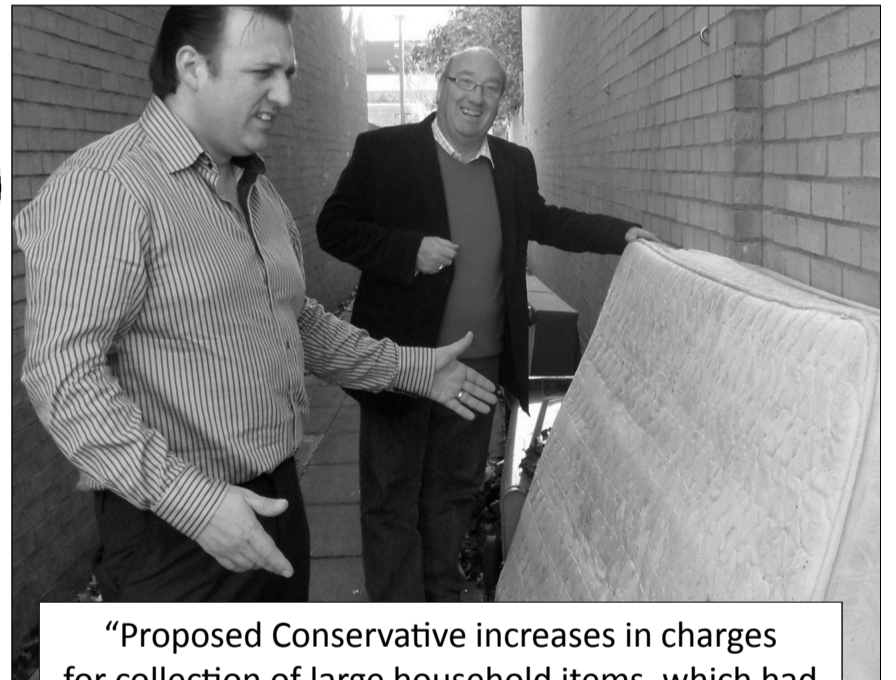

“Proposed Conservative increases in charges for collection of large household items, which had been free under the Lib Dems, will increase fly tipping in our estates” says Patrick McQuillan.

It Matters What You Think

If you have any issues or problems that you want to raise, contact:

Patrick McQuillan Tel: 07717 308076

e-mail: focus@patrickmcquillan.co.uk

Cllr. Rex Exon Tel: MK 220321

e-mail: robert.exon@milton-keynes.gov.uk

Cllr. Robin Bradburn Tel: MK 234120

e-mail: robin.bradburn@milton-keynes.gov.uk

Or write to: Patrick McQuillan. 51, Brill Place, Bradwell Common, Milton Keynes. MK13 8LU.

IT'S A TWO HORSE RACE

LIB
DEM
1386

LAB
1086

Voting in
Bradwell
Ward
2011.

CON
622
DON'T WIN HERE

Printed by Focal Printing Society, 37 Kathie Road, Bedford. MK42 0QJ. Published and promoted by Cec Tallack on behalf of the Liberal Democrats, all at 11, Rycroft, Furzton, Milton Keynes. MK16 0BW.